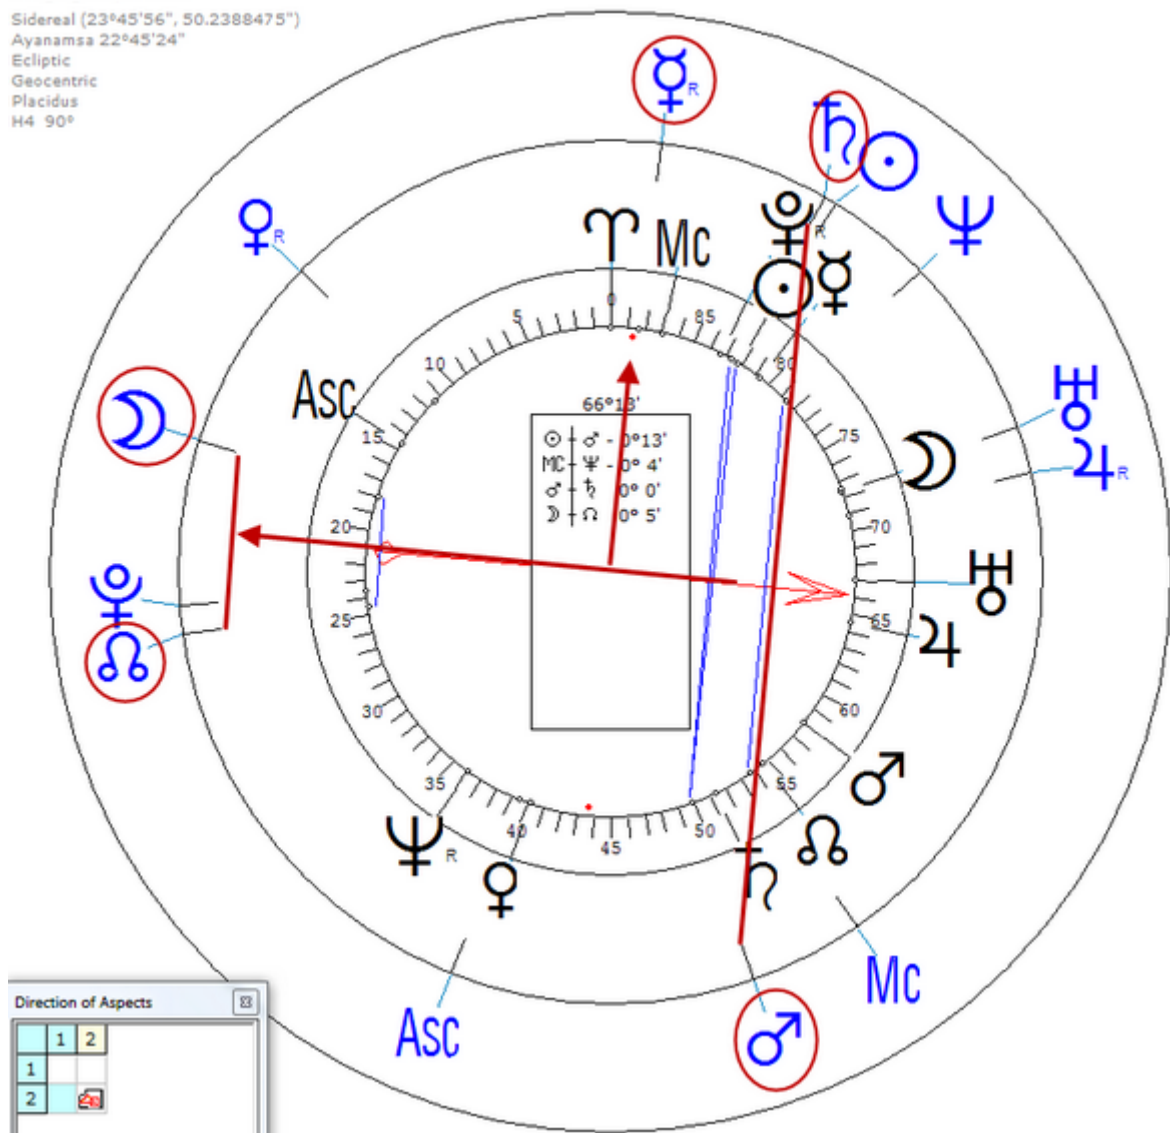

Solar Return (Harmonic 4)

Solar D/O = Solar Y = Solar M/J

Capucine
6 January 1928 Fri 12:00 (GMT) 43n32 6e28
Draguignan, France
Sidereal (23  45'56", 50.2388475")
Ayanamsa 22  45'24"
Ecliptic
Geocentric
Placidus
H4 90  